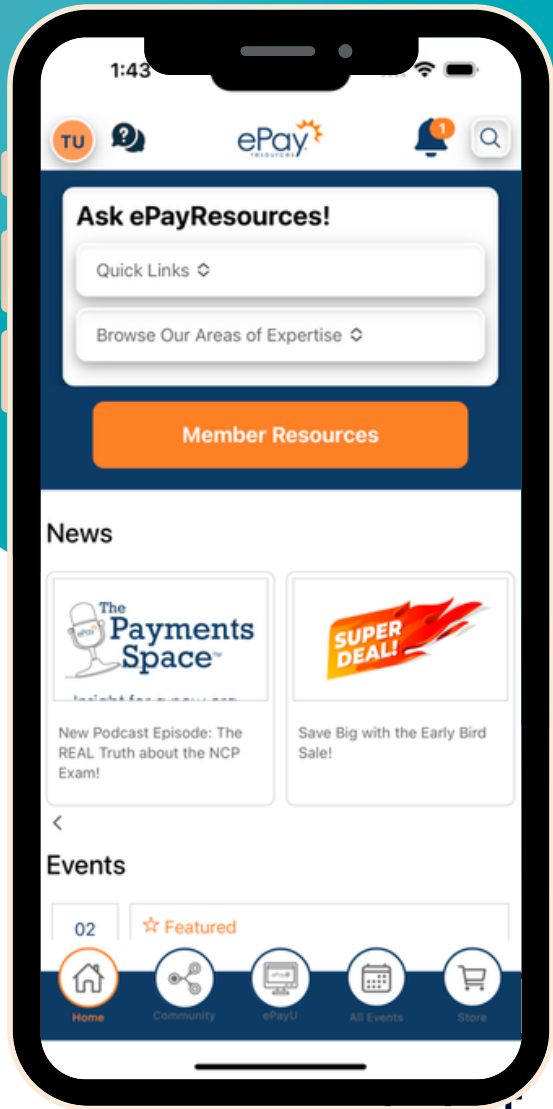

Get the new ePayResources member app

Instant access to member resources on any device!

DOWNLOAD NOW

SCAN ME

CALL THE ANSWERLINE™

Ask ePayResources on the Answerline™ - our most popular member benefit - right from the app!

GET FRAUD ALERTS

Report fraudulent activity drawn on your institution, and ePayResources will send a Fraud Alert to all members.

REGISTER NOW >

GET REGISTERED

Register for upcoming conferences, events, and education courses quickly and conveniently!

TAKE CLASSES IN ePayU

Access to payments education 24/7/365 through ePayU digital learning platform.

GET EXCLUSIVE DISCOUNTS

Enable notifications to enjoy exclusive discounts and promotions throughout the year!